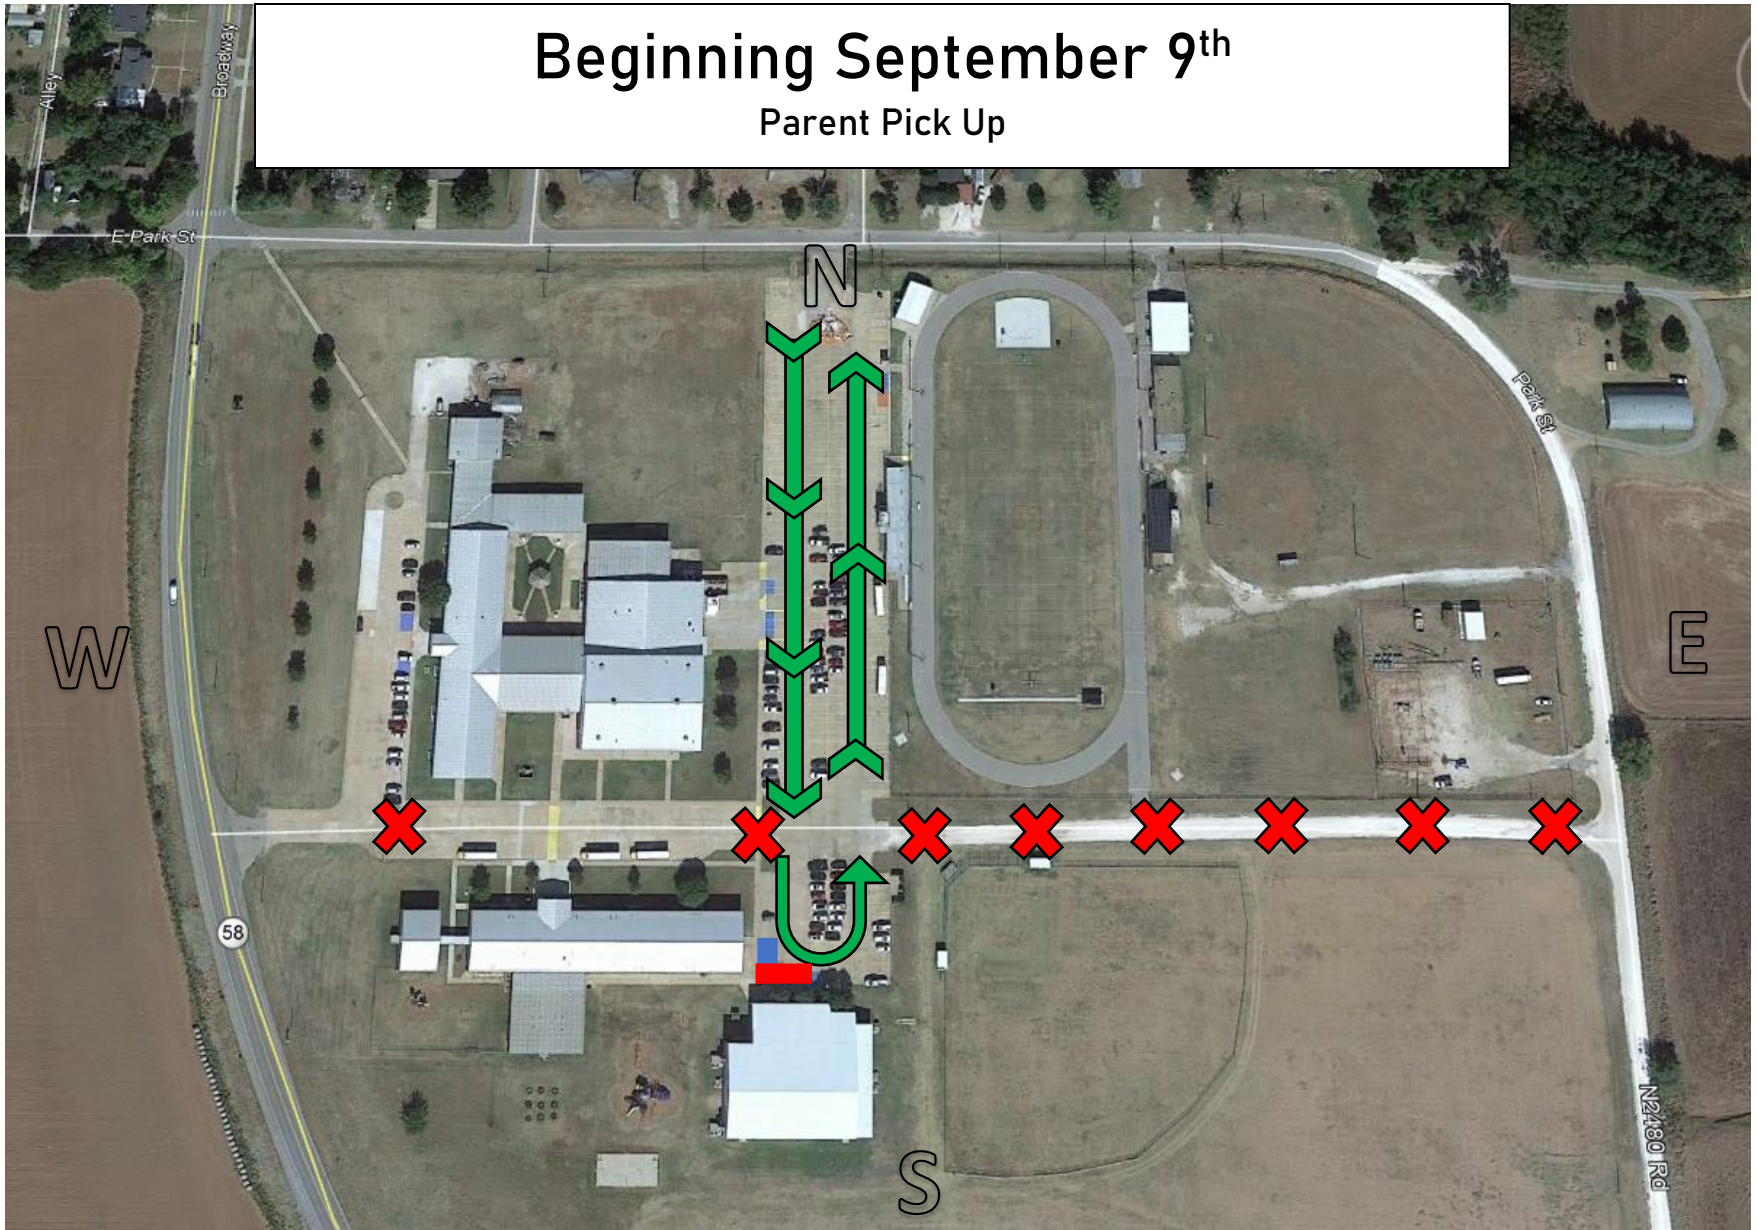

Beginning September 9th

Bus Route Directional Change

Please be patient and give our buses precedence

Beginning September 9th

Parent Pick Up

Detour available to circumvent congestion at the bridge September 8th 2020 through May 1st 2021