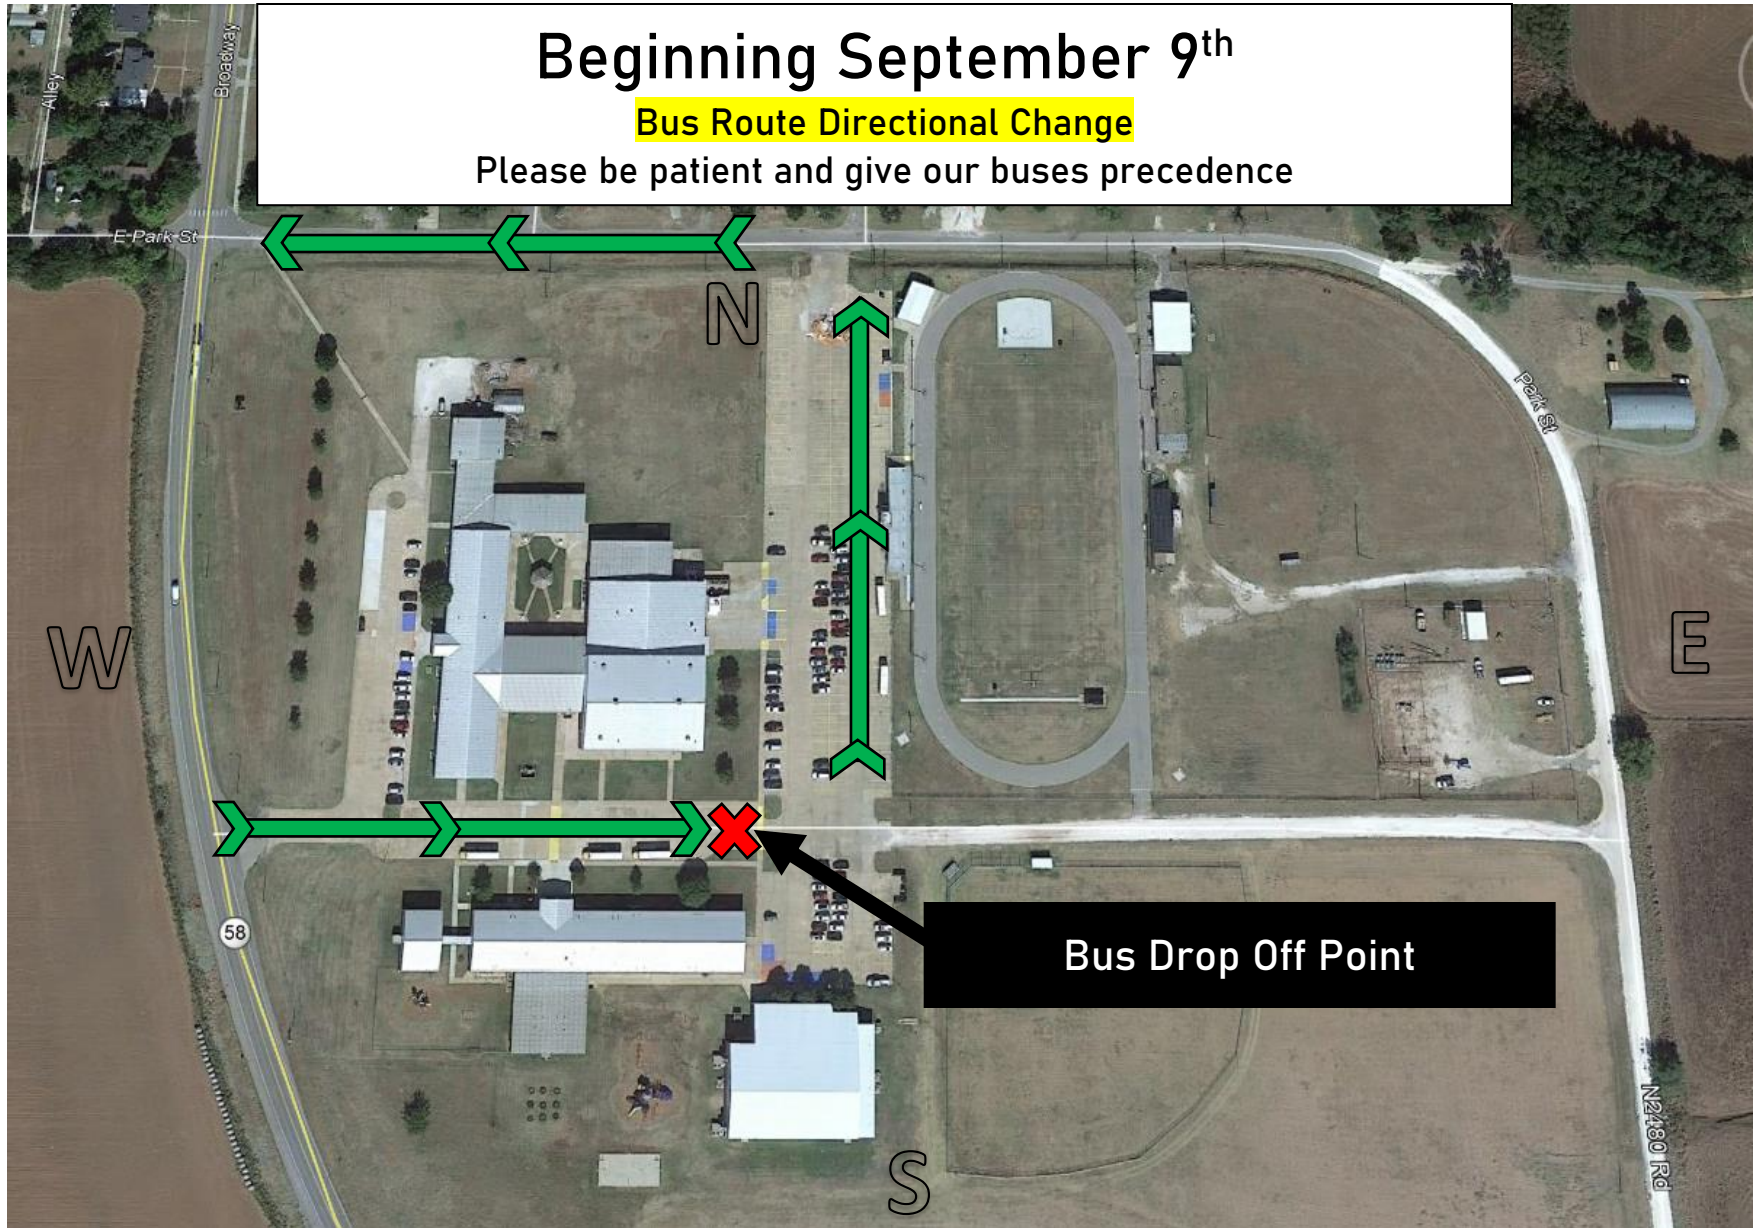

Beginning September 9th

Bus Route Directional Change

Please be patient and give our buses precedence

Beginning September 9th

Parent Pick Up

Detour available to circumvent congestion at the bridge September 8th 2020 through May 1st 2021